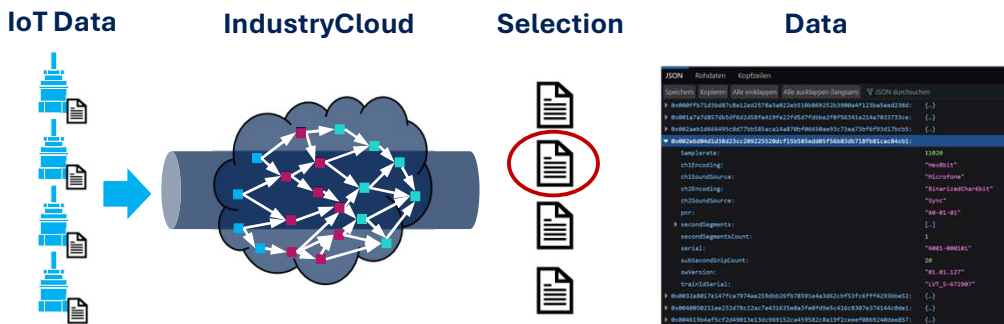

Industry DataExchange Click & Collect

Missing Link: Low-Threshold Data Access

Click & Collect: Data Exchange for Everyone

Easy Access

Peer-2-Peer
Decentral
Low-threshold

Trust

Partners meet in
protected rooms or
in open spaces

Modular

Interoperable with
data clouds and
isolated systems

IndustryCloud Low-Threshold Data Access

IndustryChain

Information exchange
bridging data silos
with ready-to-start
use cases

DataExchange

Data Exchange for
IoT-Data, streams
and all kind of stored
data

Informationsaustausch
zwischen Datensilos
mit einsatzbereiten
Use Cases

DataExchange

Datenaustausch für
IoT-Daten, Daten-
ströme und
gespeicherte Daten

Marketplace

Incentivierung für
Datenbereitstellung
für den Early Return
on Invest